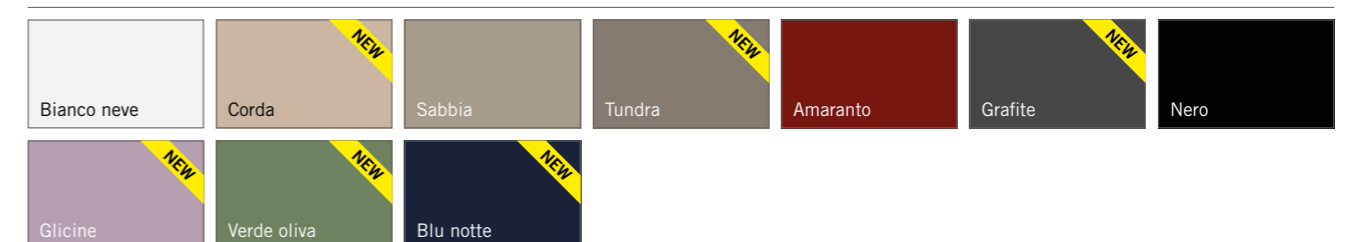

ROVERE NODATO / KNOTTED OAK / CHÊNE NOUÉ sp.22

F7

CEMENTO / CONCRETE / BÉTON sp.22

F8

VETRO OPACO-LUCIDO / GLASS MATT-GLOSSY / VERRE MAT-BRILLANT sp.21

F8